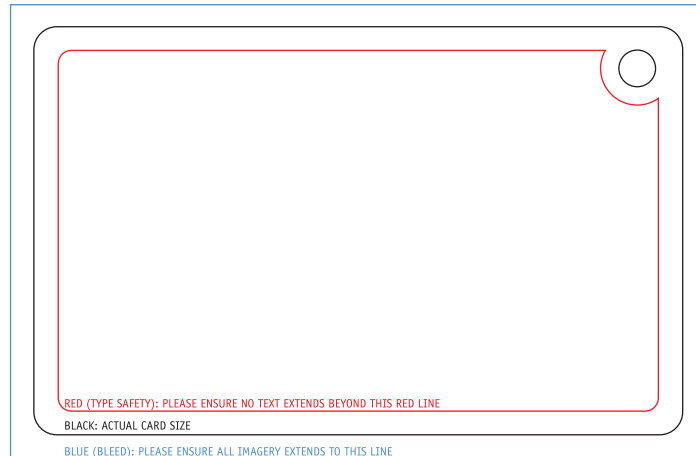

DROPCARD WITH CORNER HOLE PUNCH (2.125" x 3.375") - TEMPLATE

FRONT

BACK

You do not have to use our standard back format.

If you choose to make changes please include the following:

- URL where your card will be redeemed.
- 10-digit space for us to insert the unique Access Code.
- Brief instruction on how to redeem your card.

Please be sure to convert all images to CMYK, outline all fonts, and embed all linked images.

Due to the nature of plastic card manufacturing, images may shift slightly during the printing process. Please be sure to keep all text and borders within the type safety area. Please Contact your Dropcards™ representative for FTP access if your file is too large to email or upload via our online file transfer website.