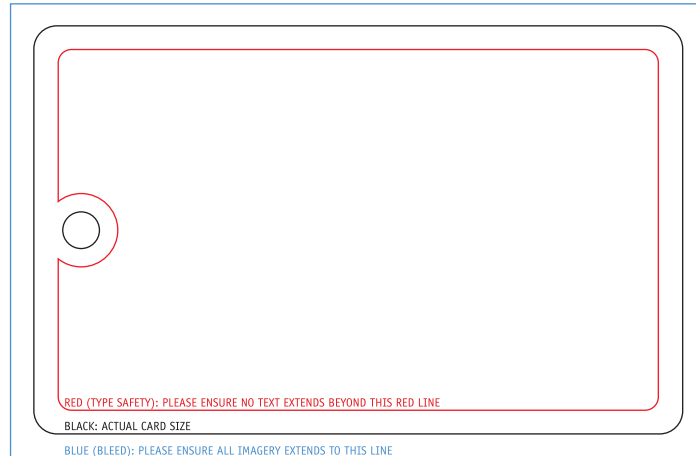

DROPCARD WITH CENTER HOLE PUNCH (2.125" x 3.375") - TEMPLATE

FRONT

BACK

You do not have to use our standard back format.

If you choose to make changes please include the following:

- URL where your card will be redeemed.
- 10-digit space for us to insert the unique Access Code.
- Brief instruction on how to redeem your card.

Please be sure to convert all images to CMYK, outline all fonts, and embed all linked images.

Due to the nature of plastic card manufacturing, images may shift slightly during the printing process. Please be sure to keep all text and borders within the type safety area. Please Contact your Dropcards™ representative for FTP access if your file is too large to email or upload via our online file transfer website.